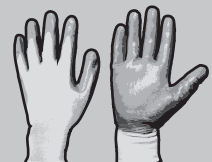

B1

x1

B2

x1

B3

x1

B4

x1

C1

x2

C2

x1

C3

x6

M4x5

C4

x2

D1

x1

D2

x2