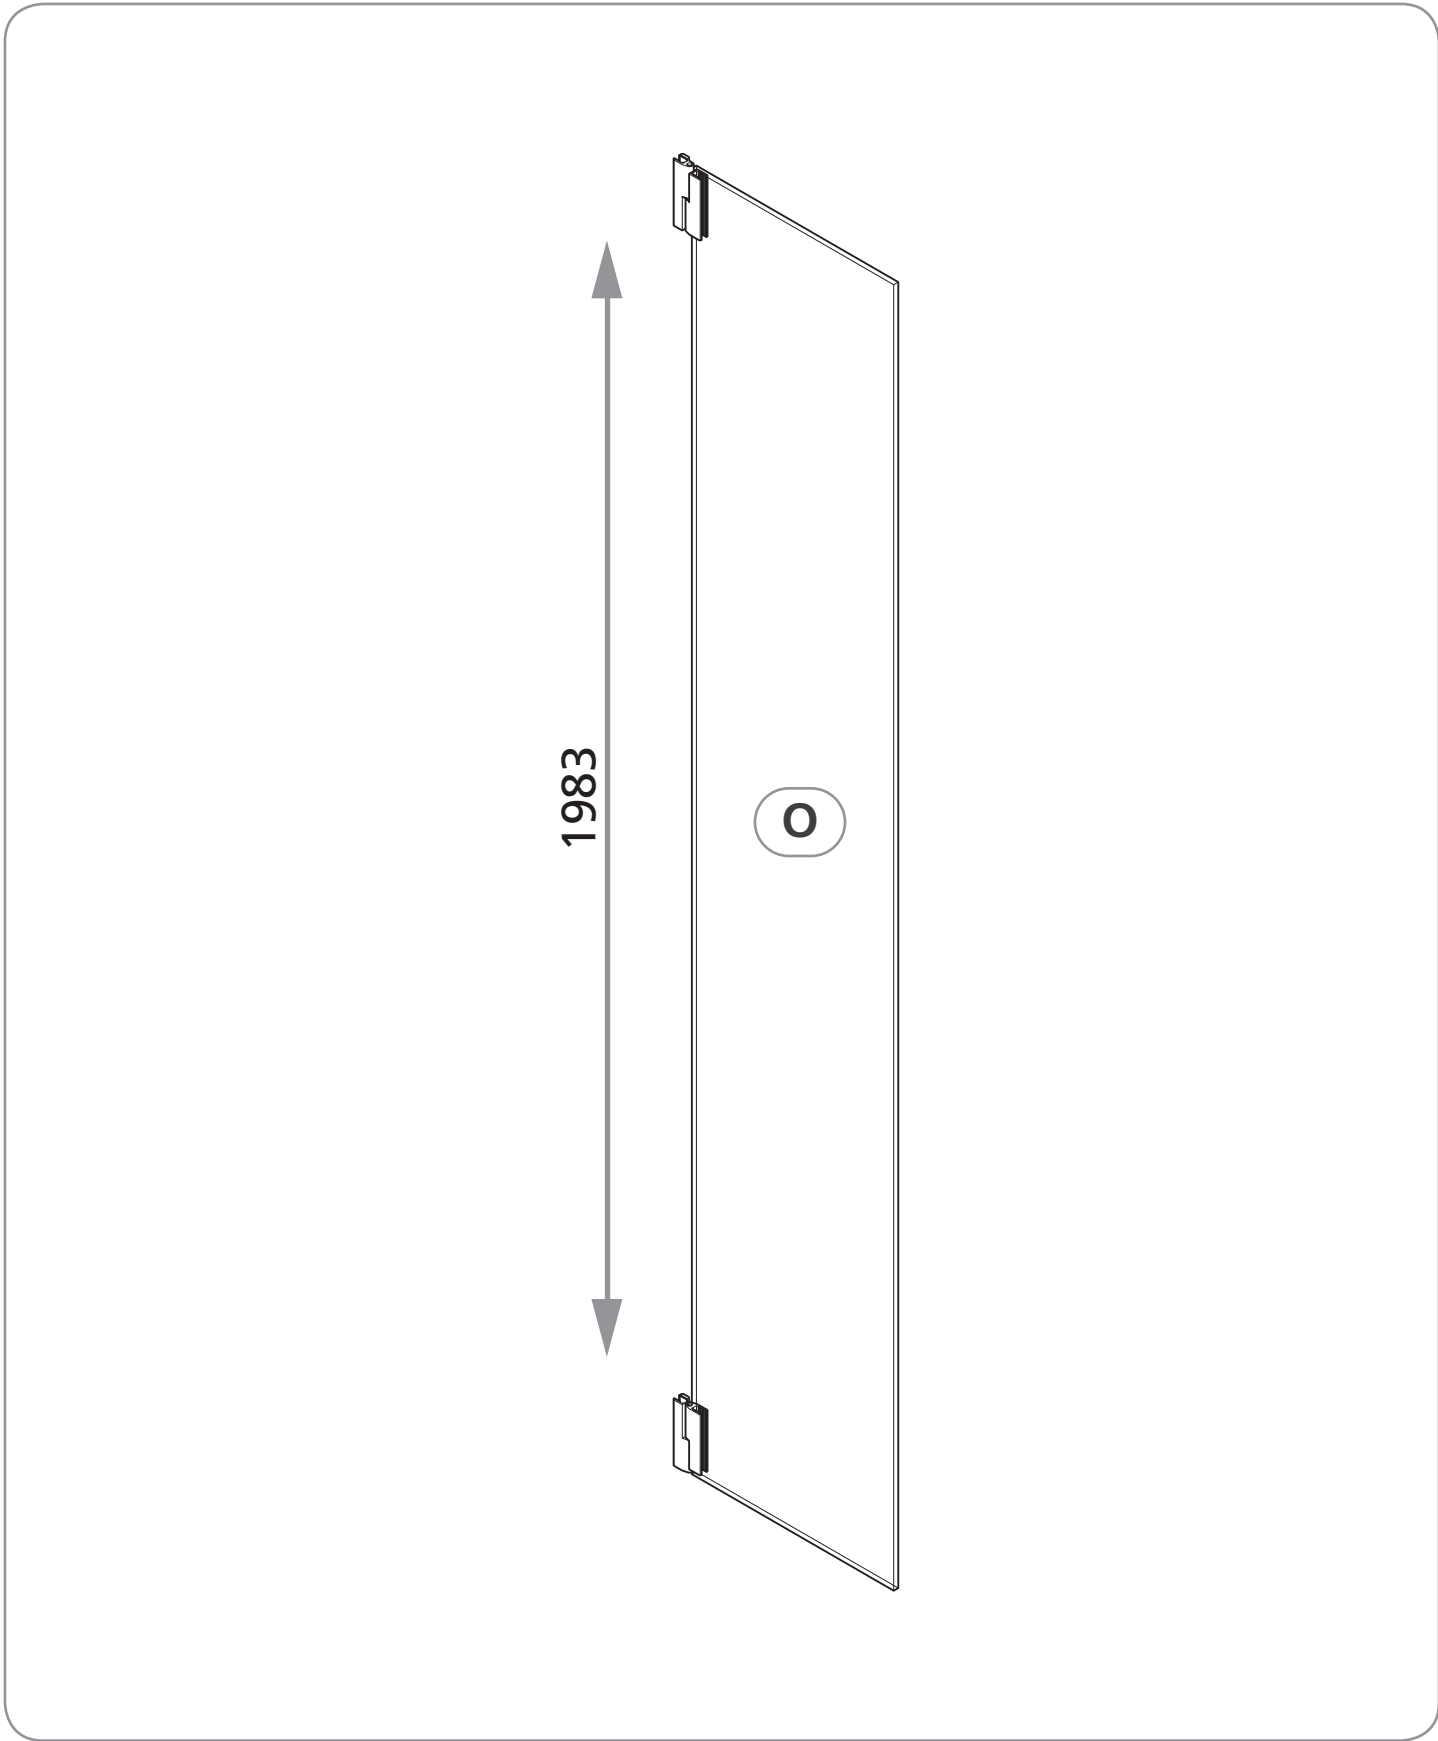

ELISEA

H2

Cleanit H₂O

! CLEANIT OR WATER ONLY

2h

Two human figures

A row of icons and text on a grey background. From left to right: two spray bottles, one labeled 'Cleanit' and the other 'H₂O'; a warning triangle with an exclamation mark; the text 'CLEANIT OR WATER ONLY'; a hand being cleaned with a cloth; a stopwatch icon with '2h' inside; and two stylized human figures.

x2

D1

x1

D2

x2

1

 ø6 mm

B1
B2