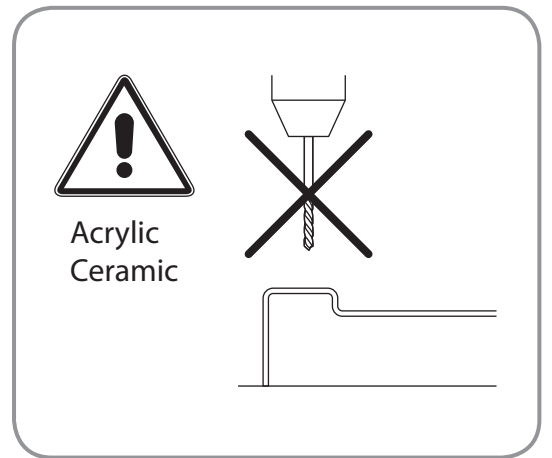

ø6 mm

B1
B2

C2