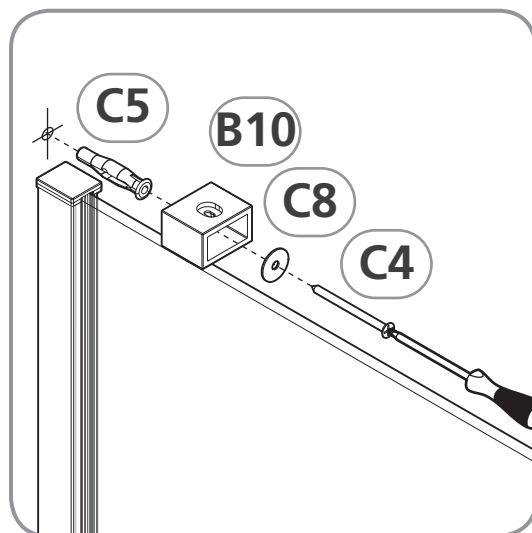

OPTION

A-B-C

4

kit 1 - kit 2

kit

B10

x2

C4

Parts list:

- B10**: Square block
- C4**: 4,5x60 screw
- C5**: FU8x50 fastener
- C6**: 3,5x13 screw
- C7**: M4x10 screw
- C8**: 4,3x9 washer
- B9**: Washer

Ø3 mm

B10

B11

C6

3,5x13

D2