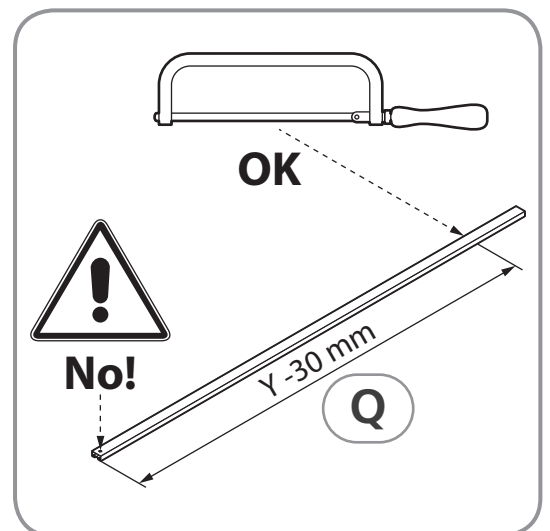

6

kit 1 - kit 2

kit