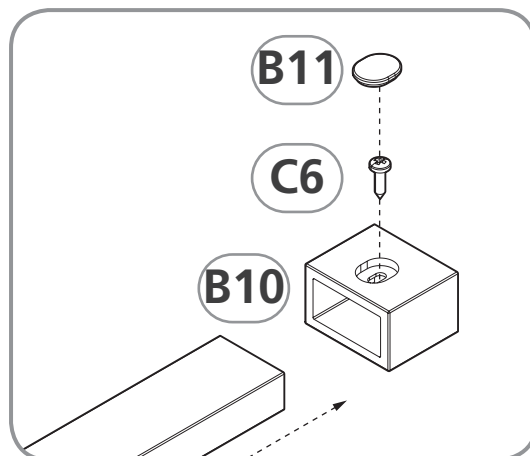

kit

- P** x2
- B4**
- C3** M5x8
- C7** M8x8
- C6** 3,5x13
- B9**

Tools and materials list:

- mt. tape measure
- drill bit $\varnothing 8$ mm
- plus (+) screwdriver
- minus (-) screwdriver
- level
- corner bracket

Parts list:

- B10**: Square block
- C4**: 4,5x60 screw
- C5**: FU8x50 fastener
- C6**: 3,5x13 screw
- C7**: M4x10 screw
- C8**: 4,3x9 washer
- B9**: Washer

Ø3 mm

B10

B11

C6

3,5x13

D2