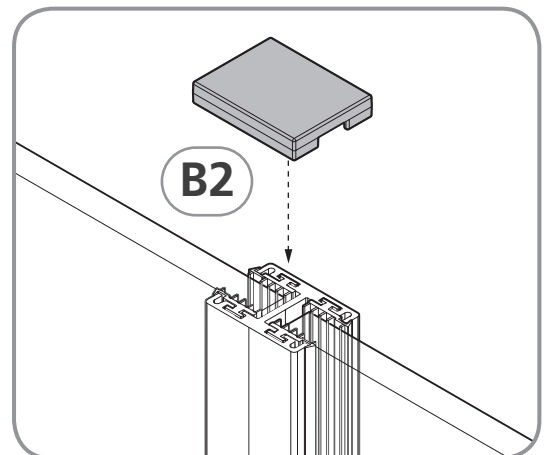

kit

- P** x2
- B4**
- C3** M5x8
- C7** M8x8
- C6** 3,5x13
- B9**

Tools and materials list:

- mt. tape measure
- drill bit $\varnothing 8$ mm
- plus (+) screwdriver
- minus (-) screwdriver
- level
- corner bracket

Parts list:

- B10**: Square block
- C4**: 4,5x60 screw
- C5**: FU8x50 fastener
- C6**: 3,5x13 screw
- C7**: M4x10 screw
- C8**: 4,3x9 washer
- B9**: Washer

Ø3 mm

B10

B11

C6

3,5x13

D2