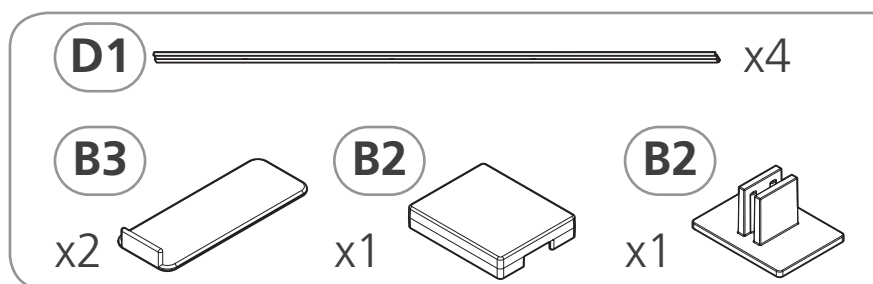

kit

- P** x2
- B4**
- C3** M5x8
- C7** M8x8
- C6** 3,5x13
- B9**

Tools and materials list:

- mt. tape measure
- drill bit $\varnothing 8$ mm
- plus (+) screwdriver
- minus (-) screwdriver
- level
- corner bracket

Parts list:

- B10**: Square block
- C4**: 4,5x60 screw
- C5**: FU8x50 fastener
- C6**: 3,5x13 screw
- C7**: M4x10 screw
- C8**: 4,3x9 washer
- B9**: Washer

Ø3 mm

B10

B11

C6

3,5x13

D2