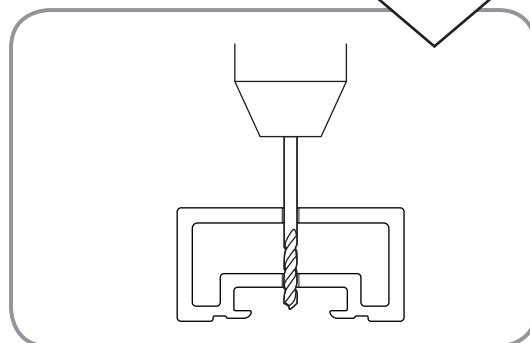

4,5x60 mm

C8

x2

4,3x9

C5

FU8x50

6

kit 1 - kit 2

kit

- P** x2
- B4**
- C3** M5x8
- C7** M8x8
- C6** 3,5x13
- B9**

Tools and materials list:

- mt. tape measure
- drill bit $\varnothing 8$ mm
- plus (+) screwdriver
- minus (-) screwdriver
- level
- corner bracket

Parts list:

- B10**: Square block
- C4**: 4,5x60 screw
- C5**: FU8x50 fastener
- C6**: 3,5x13 screw
- C7**: M4x10 screw
- C8**: 4,3x9 washer
- B9**: Washer

Ø3 mm

B10

B11

C6

3,5x13

D2