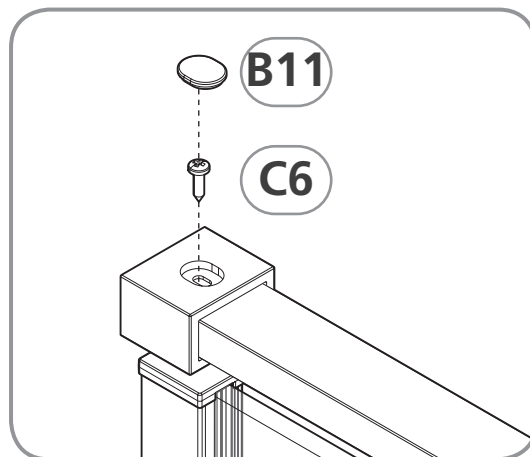

kit

- P** x2
- B4**
- C3** M5x8
- C7** M8x8
- C6** 3,5x13
- B9**

Tools and materials list:

- mt. tape measure
- drill bit $\varnothing 8$ mm
- plus (+) screwdriver
- minus (-) screwdriver
- level
- corner bracket

Parts list:

- B10**: Square block
- C4**: 4,5x60 screw
- C5**: FU8x50 fastener
- C6**: 3,5x13 screw
- C7**: M4x10 screw
- C8**: 4,3x9 washer
- B9**: Washer

Ø3 mm

B10

B11

C6

3,5x13

D2