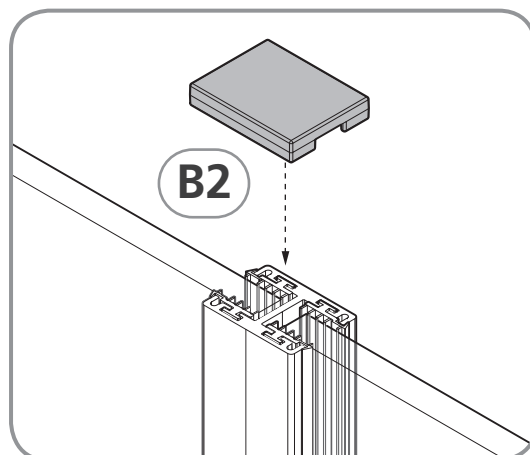

kit

- P** x2
- B4**
- C3** M5x8
- C7** M8x8
- C6** 3,5x13
- B9**

Tools and materials list:

- mt. tape measure
- drill bit $\varnothing 8$ mm
- plus (+) screwdriver
- minus (-) screwdriver
- level
- corner bracket

Parts list:

- B10**: Square block
- C4**: 4,5x60 screw
- C5**: FU8x50 fastener
- C6**: 3,5x13 screw
- C7**: M4x10 screw
- C8**: 4,3x9 washer
- B9**: Washer

Ø3 mm

B10

B11

C6

3,5x13

D2