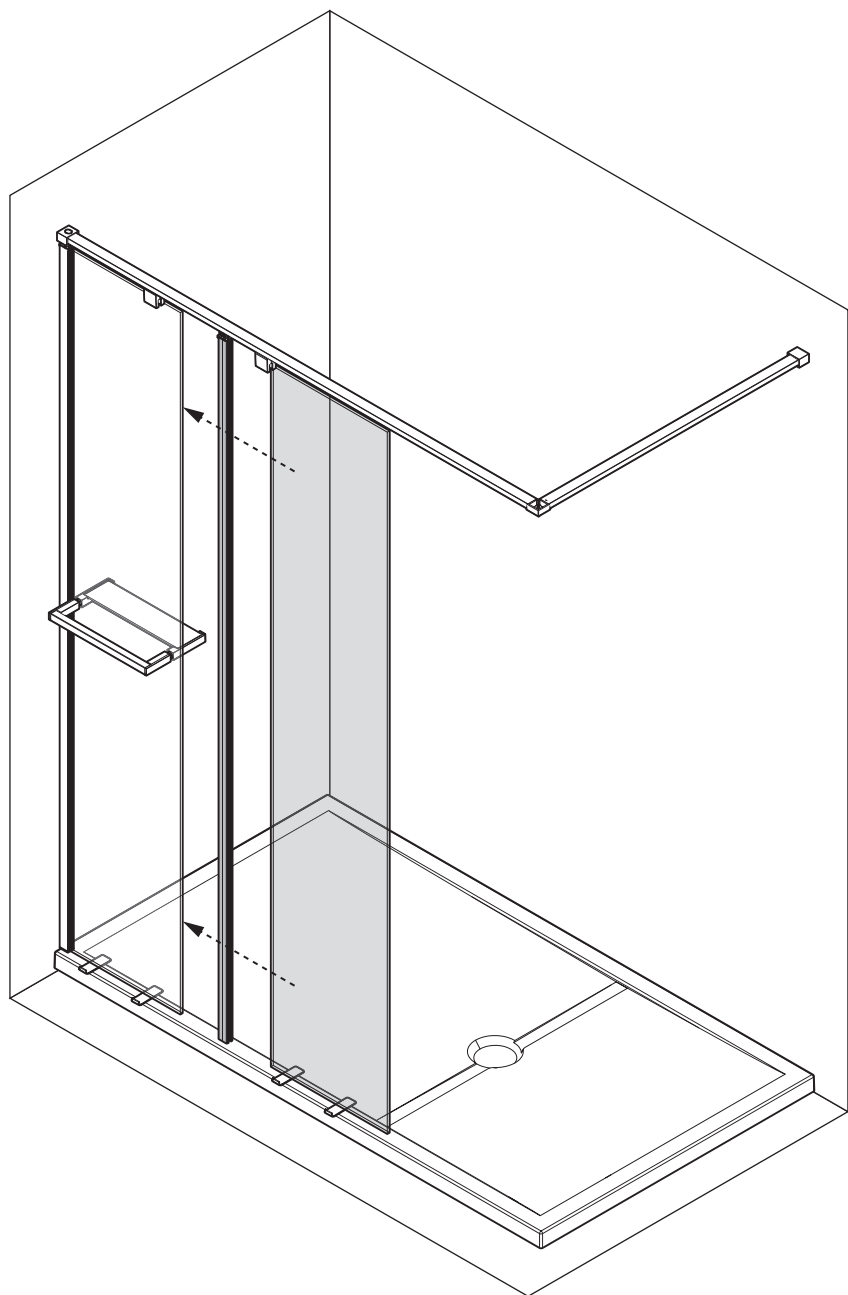

kit

- P** x2
- B4**
- C3** M5x8
- C7** M8x8
- C6** 3,5x13
- B9**

Tools and materials list:

- mt. tape measure
- drill bit $\varnothing 8$ mm
- plus (+) screwdriver
- minus (-) screwdriver
- level
- corner bracket

Parts list:

- B10**: Square block
- C4**: 4,5x60 screw
- C5**: FU8x50 fastener
- C6**: 3,5x13 screw
- C7**: M4x10 screw
- C8**: 4,3x9 washer
- B9**: Washer

Ø3 mm

B10

B11

C6

3,5x13

D2