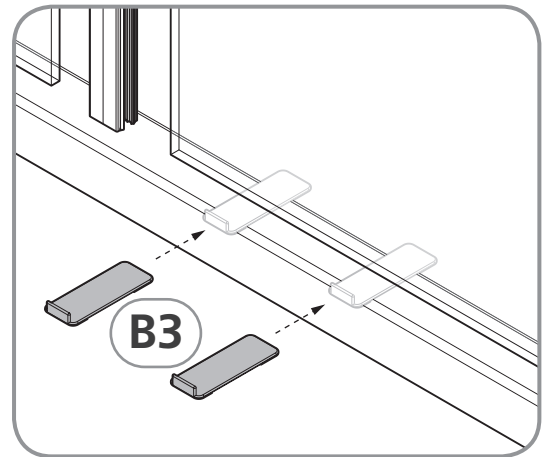

kit

- P** x2
- B4**
- C3** M5x8
- C7** M8x8
- C6** 3,5x13
- B9**

Tools and materials list:

- mt. tape measure
- drill bit $\varnothing 8$ mm
- plus (+) screwdriver
- minus (-) screwdriver
- level
- corner bracket

Parts list:

- B10**: Square block
- C4**: 4,5x60 screw
- C5**: FU8x50 fastener
- C6**: 3,5x13 screw
- C7**: M4x10 screw
- C8**: 4,3x9 washer
- B9**: Washer

Ø3 mm

B10

B11

C6

3,5x13

D2