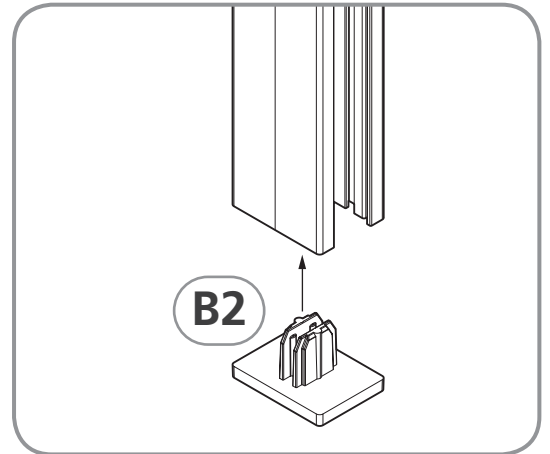

kit

- P** x2
- B4**
- C3** M5x8
- C7** M8x8
- C6** 3,5x13
- B9**

Tools and materials list:

- mt. tape measure
- drill bit $\varnothing 8$ mm
- plus (+) screwdriver
- minus (-) screwdriver
- level
- corner bracket

Parts list:

- B10**: Square block
- C4**: 4,5x60 screw
- C5**: FU8x50 fastener
- C6**: 3,5x13 screw
- C7**: M4x10 screw
- C8**: 4,3x9 washer
- B9**: Washer

Ø3 mm

B10

B11

C6

3,5x13

D2