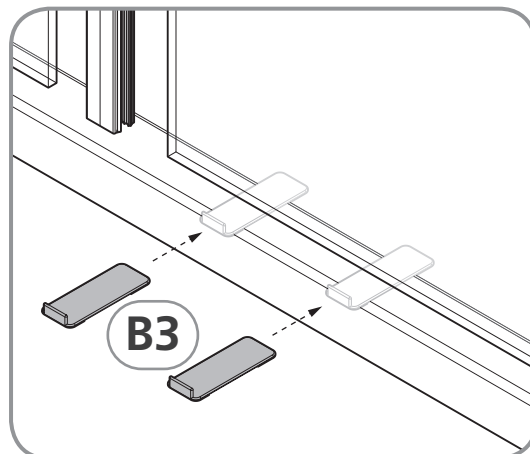

kit

- P** x2
- B4**
- C3** M5x8
- C7** M8x8
- C6** 3,5x13
- B9**

Tools and materials list:

- mt. tape measure
- drill bit $\varnothing 8$ mm
- plus (+) screwdriver
- minus (-) screwdriver
- level
- corner bracket

Parts list:

- B10**: Square block
- C4**: 4,5x60 screw
- C5**: FU8x50 fastener
- C6**: 3,5x13 screw
- C7**: M4x10 screw
- C8**: 4,3x9 washer
- B9**: Washer

Ø3 mm

B10

B11

C6

3,5x13

D2