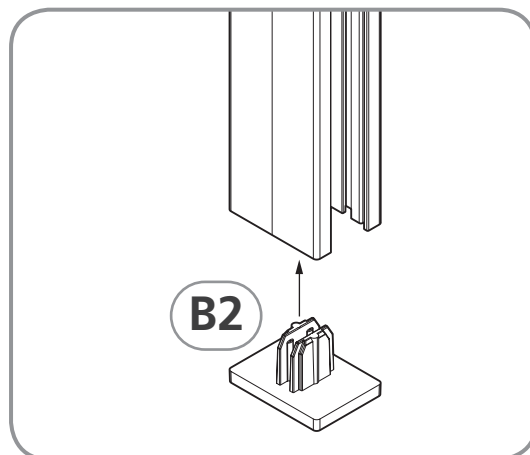

kit

- P** x2
- B4**
- C3** M5x8
- C7** M8x8
- C6** 3,5x13
- B9**

Tools and materials list:

- mt. tape measure
- drill bit $\varnothing 8$ mm
- plus (+) screwdriver
- minus (-) screwdriver
- level
- corner bracket

Parts list:

- B10**: Square block
- C4**: 4,5x60 screw
- C5**: FU8x50 fastener
- C6**: 3,5x13 screw
- C7**: M4x10 screw
- C8**: 4,3x9 washer
- B9**: Washer

Ø3 mm

B10

B11

C6

3,5x13

D2