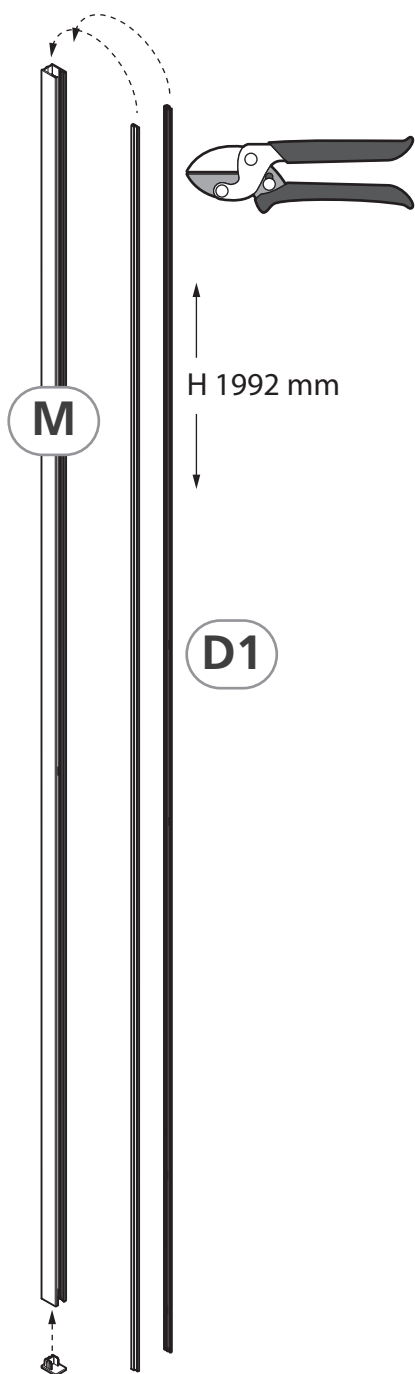

4,3x9

ø8 mm

ø6 mm

ø3 mm

Eliseo HH

1 x2

kit 1 - kit 3

HH

kit 1 - kit 3

HH

Ø3 mm

B10

B11

C6

3,5x13

Ceramic/Acrylic

Parts list:

- B10**: Square block
- C4**: 4,5x60 screw
- C5**: FU8x50 fastener
- C6**: 3,5x13 screw
- C7**: M4x10 screw
- C8**: 4,3x9 washer
- B9**: Washer

Ø3 mm

B10

B11

C6

3,5x13

D2