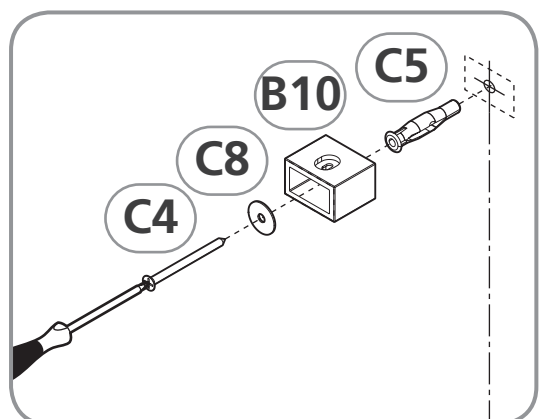

kit

- P** x2
- B4**
- C3** M5x8
- C7** M8x8
- C6** 3,5x13
- B9**

Tools and materials list:

- mt. tape measure
- drill bit $\varnothing 8$ mm
- plus (+) screwdriver
- minus (-) screwdriver
- level
- corner bracket

Parts list:

- B10**: Square block
- C4**: 4,5x60 screw
- C5**: FU8x50 fastener
- C6**: 3,5x13 screw
- C7**: M4x10 screw
- C8**: 4,3x9 washer
- B9**: Washer

Ø3 mm

B10

B11

C6

3,5x13

D2