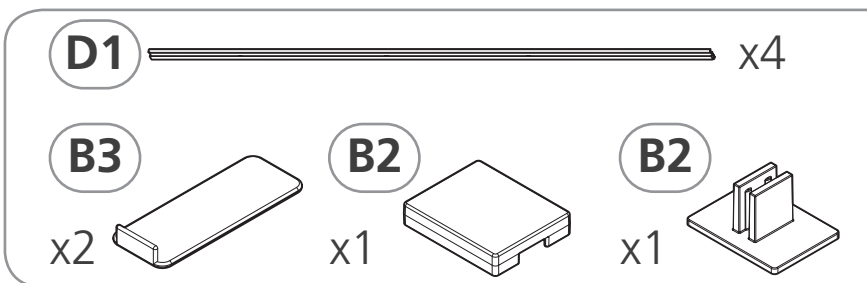

kit

- P** x2
- B4**
- C3** M5x8
- C7** M8x8
- C6** 3,5x13
- B9**

Tools and materials list:

- mt. tape measure
- drill bit $\varnothing 8$ mm
- plus (+) screwdriver
- minus (-) screwdriver
- level
- corner bracket

Parts list:

- B10**: Square block
- C4**: 4,5x60 screw
- C5**: FU8x50 fastener
- C6**: 3,5x13 screw
- C7**: M4x10 screw
- C8**: 4,3x9 washer
- B9**: Washer

Ø3 mm

B10

B11

C6

3,5x13

D2