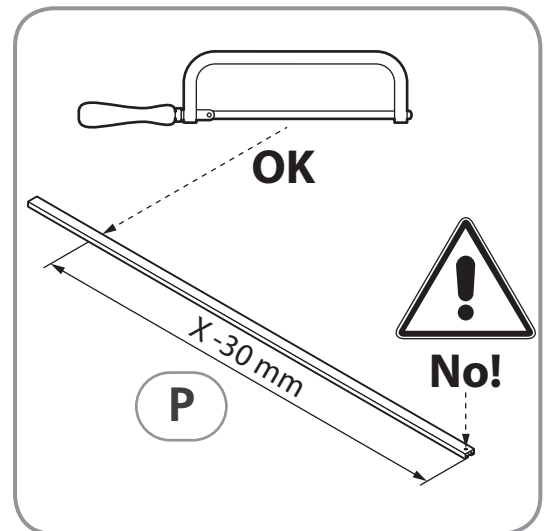

6

kit 1 - kit 2

kit