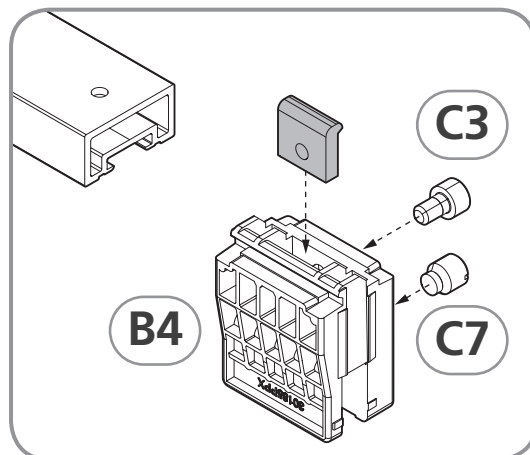

kit

- P** x2
- B4**
- C3** M5x8
- C7** M8x8
- C6** 3,5x13
- B9**

Tools and materials list:

- mt. tape measure
- drill bit $\varnothing 8$ mm
- plus (+) screwdriver
- minus (-) screwdriver
- level
- corner bracket

Parts list:

- B10**: Square block
- C4**: 4,5x60 screw
- C5**: FU8x50 fastener
- C6**: 3,5x13 screw
- C7**: M4x10 screw
- C8**: 4,3x9 washer
- B9**: Washer

Ø3 mm

B10

B11

C6

3,5x13

D2