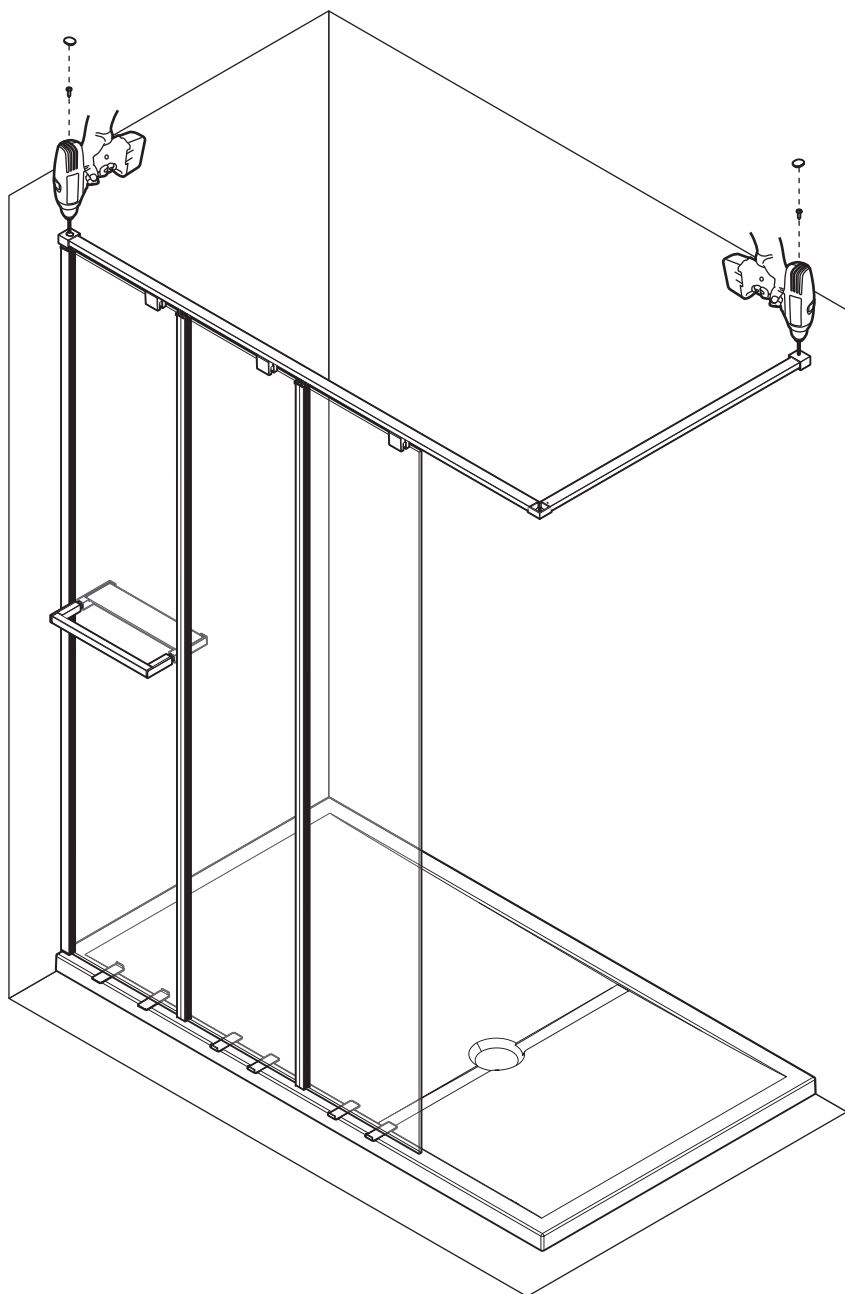

kit

- P** x2
- B4**
- C3** M5x8
- C7** M8x8
- C6** 3,5x13
- B9**

Tools and materials list:

- mt. tape measure
- drill bit $\varnothing 8$ mm
- plus (+) screwdriver
- minus (-) screwdriver
- level
- corner bracket

Parts list:

- B10**: Square block
- C4**: 4,5x60 screw
- C5**: FU8x50 fastener
- C6**: 3,5x13 screw
- C7**: M4x10 screw
- C8**: 4,3x9 washer
- B9**: Washer

Ø3 mm

B10

B11

C6

3,5x13

D2