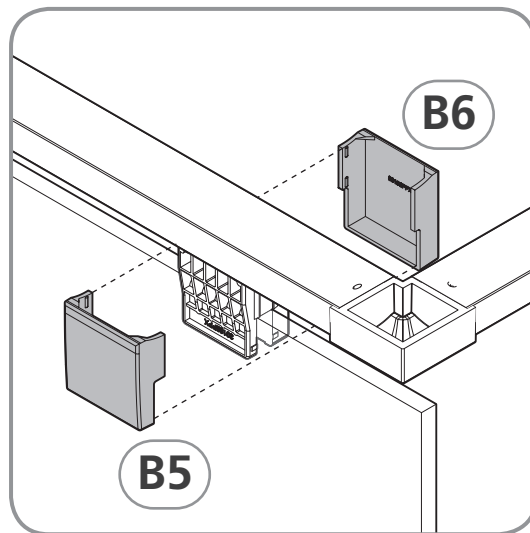

kit

- P** x2
- B4**
- C3** M5x8
- C7** M8x8
- C6** 3,5x13
- B9**

Tools and materials list:

- mt. tape measure
- drill bit $\varnothing 8$ mm
- plus (+) screwdriver
- minus (-) screwdriver
- level
- corner bracket

Parts list:

- B10**: Square block
- C4**: 4,5x60 screw
- C5**: FU8x50 fastener
- C6**: 3,5x13 screw
- C7**: M4x10 screw
- C8**: 4,3x9 washer
- B9**: Washer

Ø3 mm

B10

B11

C6

3,5x13

D2