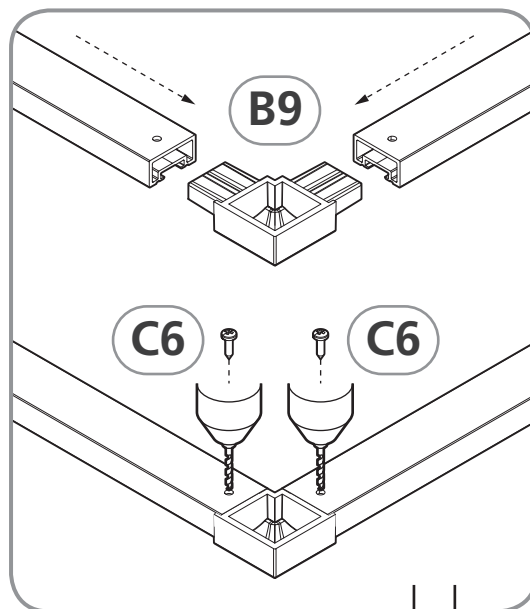

4,5x60 mm

C8

x2

4,3x9

C5

FU8x50

6

kit 1 - kit 2

kit

- P** x2
- B4**
- C3** M5x8
- C7** M8x8
- C6** 3,5x13
- B9**

Tools and materials list:

- mt. tape measure
- drill bit $\varnothing 8$ mm
- plus (+) screwdriver
- minus (-) screwdriver
- level
- corner bracket

Parts list:

- B10**: Square block
- C4**: 4,5x60 screw
- C5**: FU8x50 fastener
- C6**: 3,5x13 screw
- C7**: M4x10 screw
- C8**: 4,3x9 washer
- B9**: Washer

Ø3 mm

B10

B11

C6

3,5x13

D2