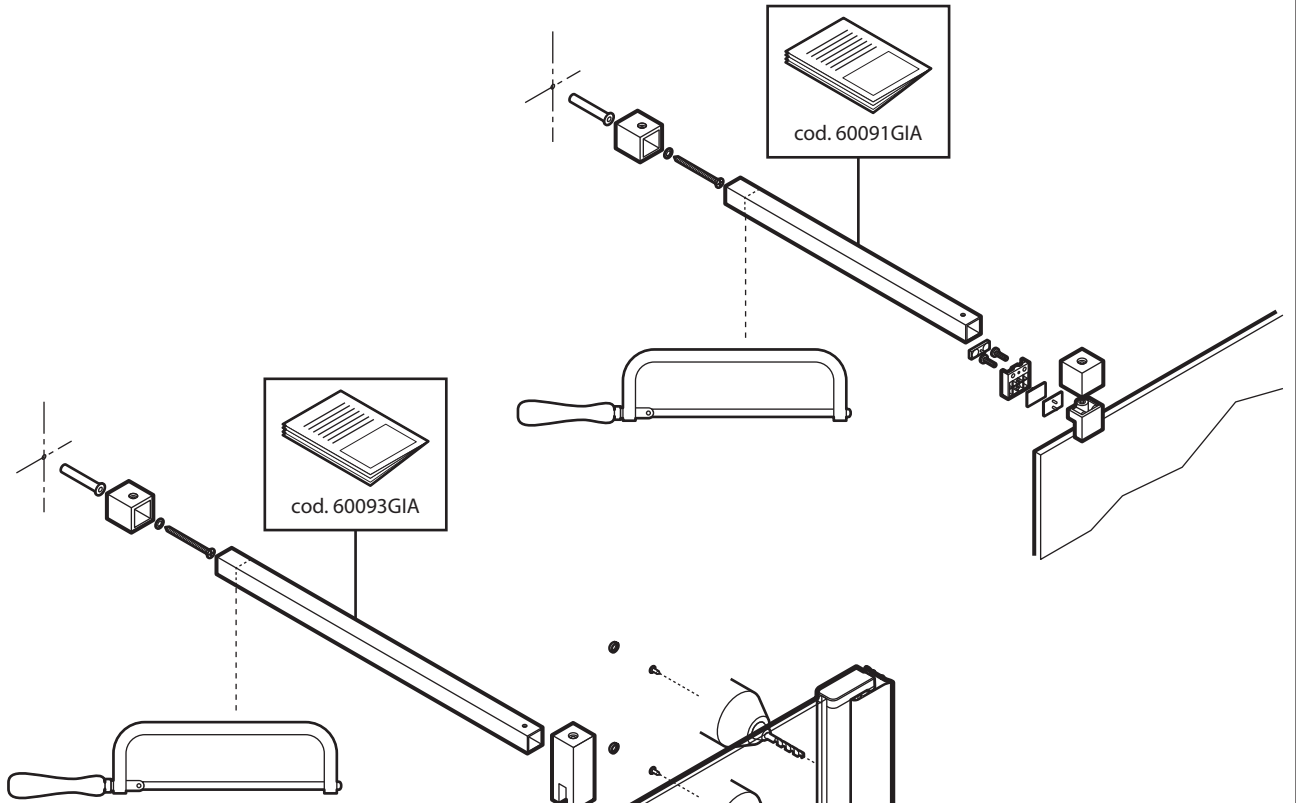

4,5x60 n°4

FU8x50 n°4

ø8

2

Cleanit H₂O

! CLEANIT OR WATER ONLY