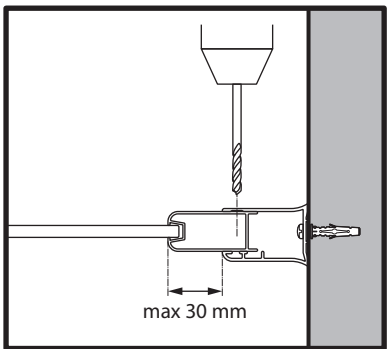

4,5x60 n°4

FU8x50 n°4

ø8

2

Cleanit H₂O

! CLEANIT OR WATER ONLY